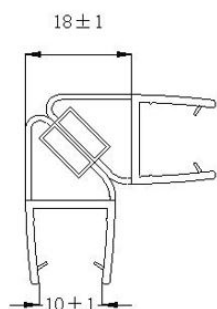

PRODUCT SHEET

Description:

PVC Seal Glass To Glass, White Magnet, 90/180DG,S-5711,F/12 mm Glass, 2,5 Mtr.

Item number:

15.22.308-1

Units	Box	Carton	HS Code	Barcode
Pair	4	32	3925901000	
				5704866443395

SISO A/S