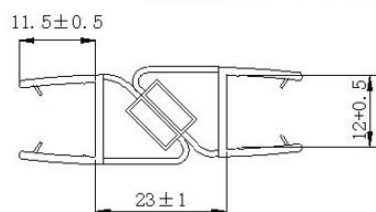

PRODUCT SHEET

Description:

PVC Seal Glass To Glass, White Magnet, 90/180DG,S-5711,F/12 mm Glass, 2,5 Mtr.

Item number:

15.22.308-1

Units	Box	Carton	HS Code	Barcode
Pair	4	32	3925901000	
				5704866443395

SISO A/S