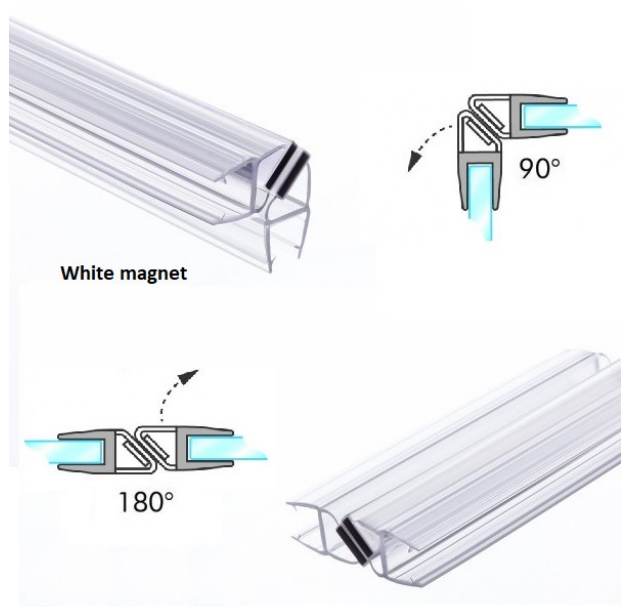

PRODUCT SHEET

Description:

PVC Seal Glass To Glass, White Magnet, 90/180DG,S-5711,F/12 mm Glass, 2,5 Mtr.

Item number:

15.22.308-1

Units	Box	Carton	HS Code	Barcode
Pair	4	32	3925901000	
				5704866443395

SISO A/S